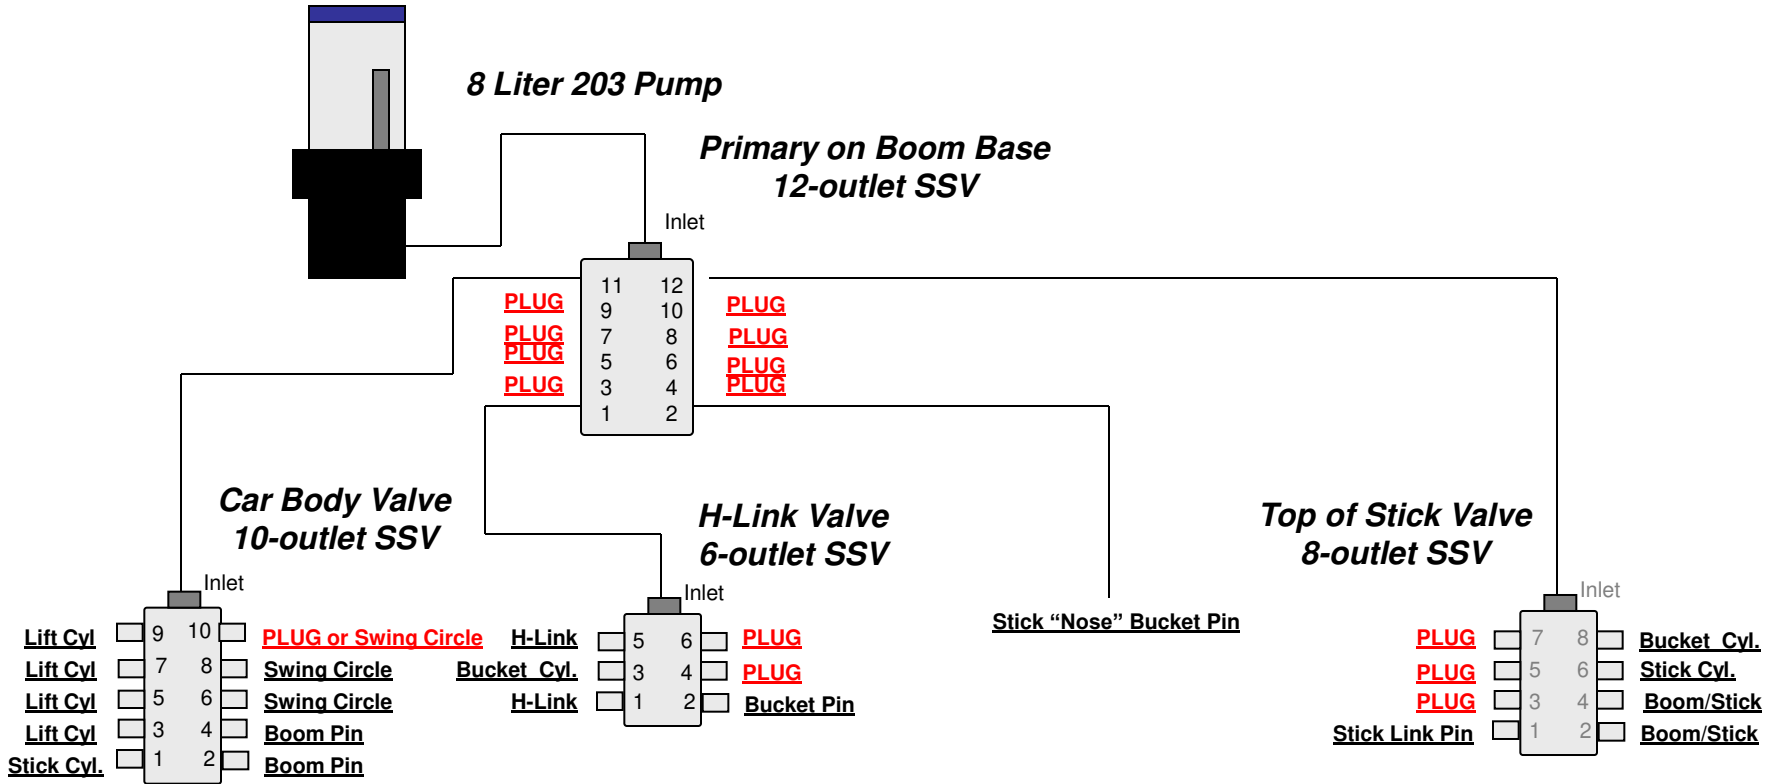

Small Excavator Layout Lube System Schematic

Medium Excavator Layout (Includes all Long-Reach models) Lube System Schematic