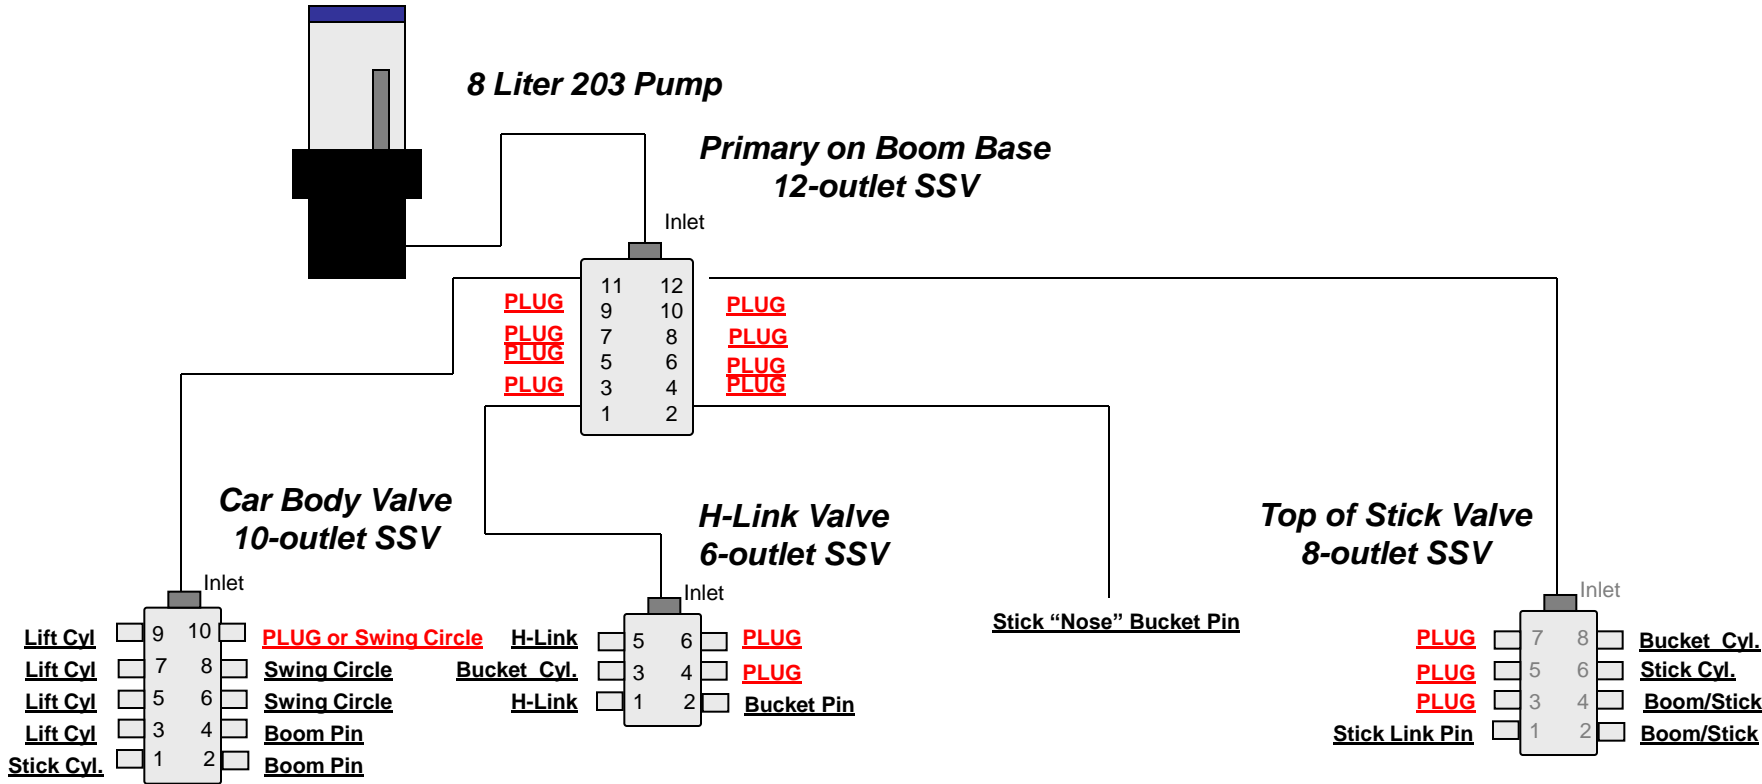

Small Excavator Layout Lube System Schematic

Medium Excavator Layout (Includes all Long-Reach models) Lube System Schematic