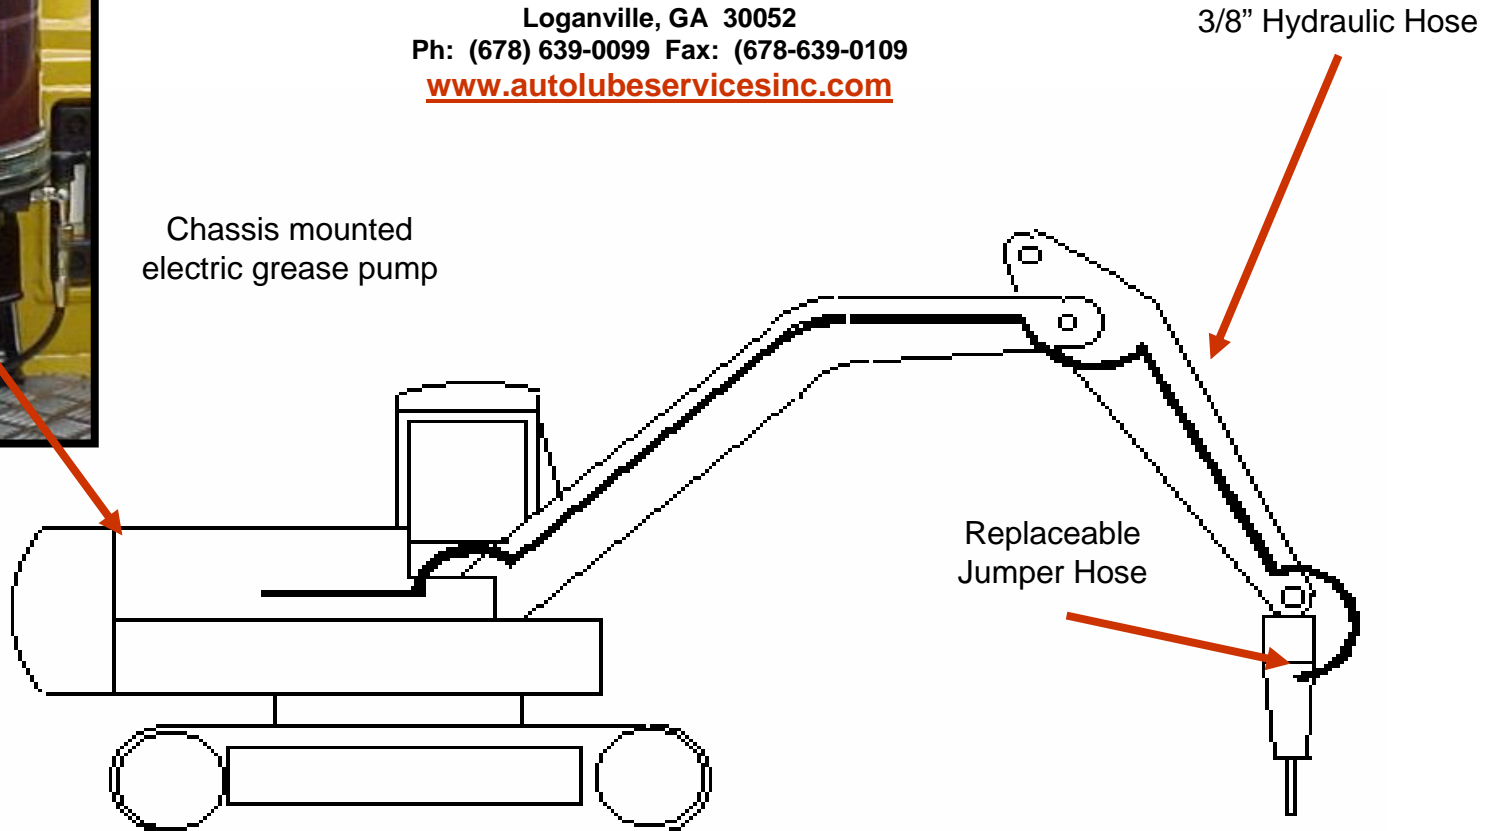

1005 Karlee Blvd. Suite 3  
Loganville, GA 30052  
Ph: (678) 639-0099 Fax: (678-639-0109  
[www.autolubeservicesinc.com](http://www.autolubeservicesinc.com)

Chassis mounted electric grease pump

*Typical Hydraulic Excavator*

**Automated Lubrication Systems for Hydraulic Breakers**

## System Features:

- 100% “run-time” with the breaker
- Foot-switch or Joystick tie-ins
- System capable of 3,750 psi
- 20 “run hours” before refill!
- 100R2 hoses
- JIC connections
- 5’ jumper hose for tool